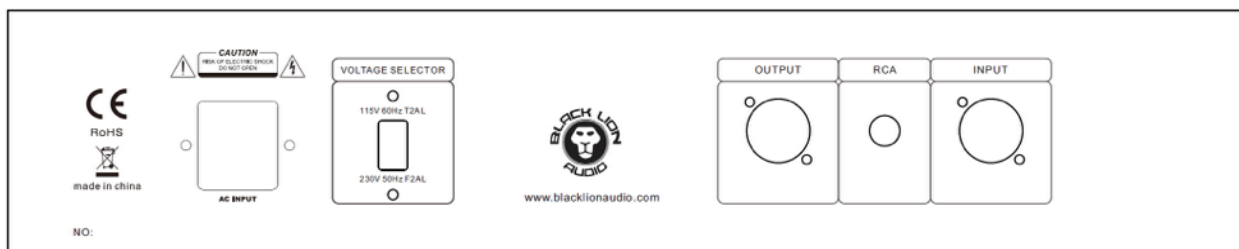

Rear Panel:

Black Lion Audio

1801 West Belle Plaine Ave. Suite 105

Chicago, IL 60613 USA

+1 845 642 3697

www.blacklionaudio.com